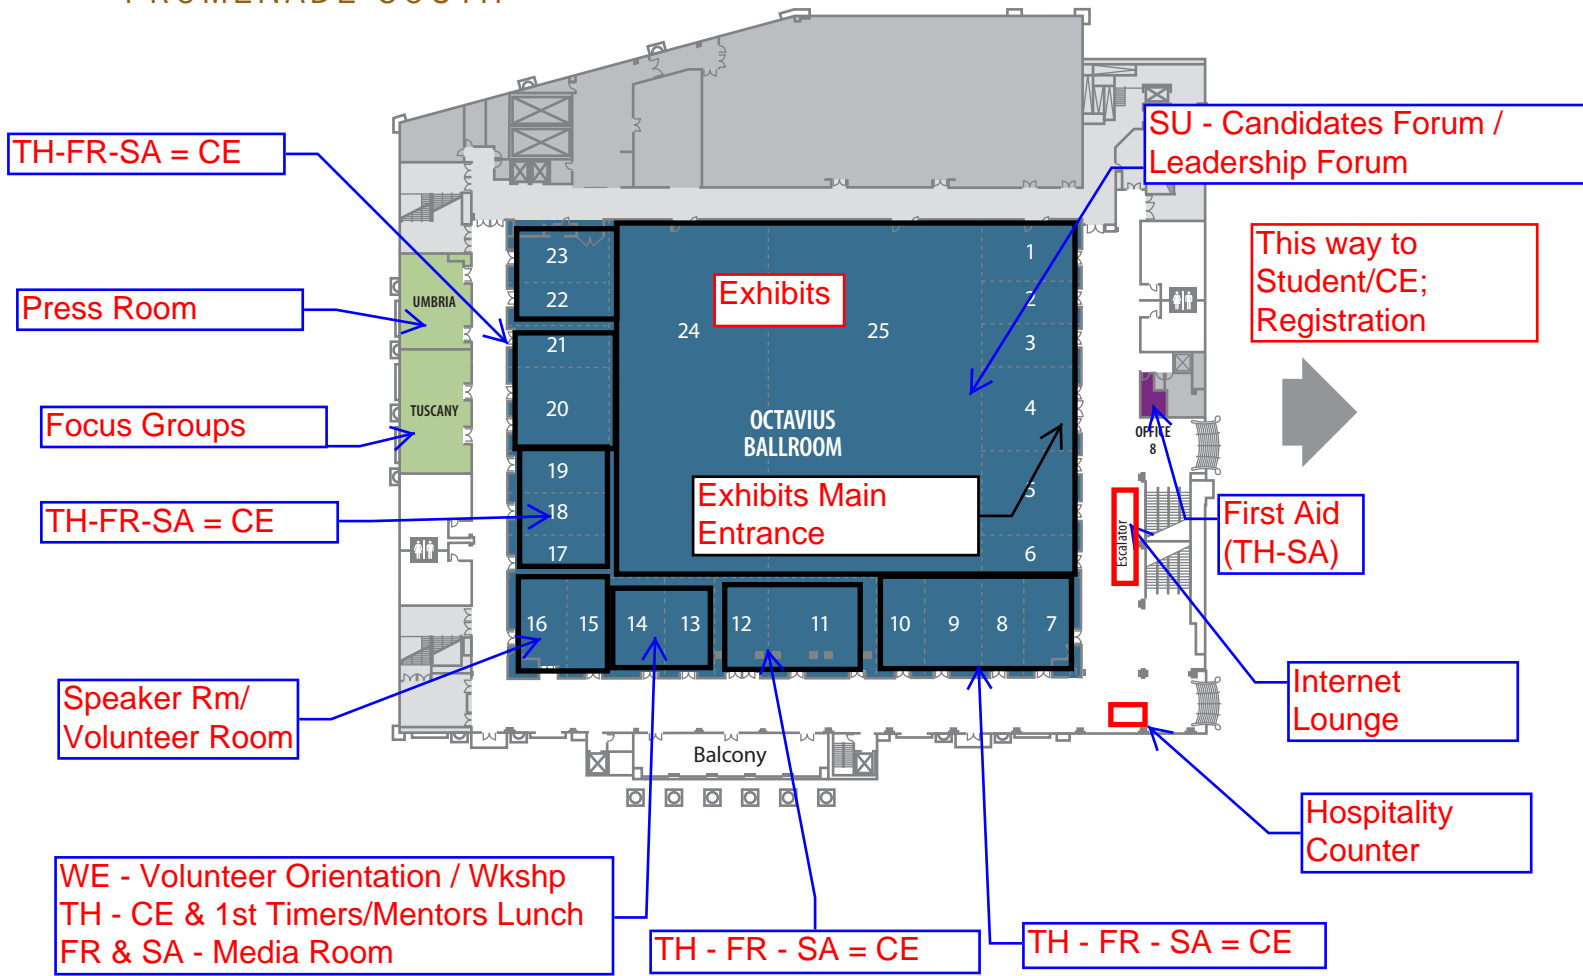

# CAESARS PALACE CONFERENCE CENTER

## PROMENADE SOUTH

## POOL LEVEL

PROMENADE LEVEL

EMPERORS LEVEL

Access this level from escalators by Octavious (Exhibits)

TH - CE

Directly Across to Exhibits/CE

TH - Student Lunch  
FR - SA - CE

WE - Wkshp  
TH - IOH Liaison Mtg  
SA - Student Advisor Wkshp

TH - Lunch & Learn  
FR - CE  
TH - Sunstar Student Bash  
SA - Mentor of Year Reception (By Invitation)

Board Meeting Room

Thursday Plenary  
Saturday Plenary

Staff Office

Registration

TH - Dentsply Awards Banquet (By Invitation)