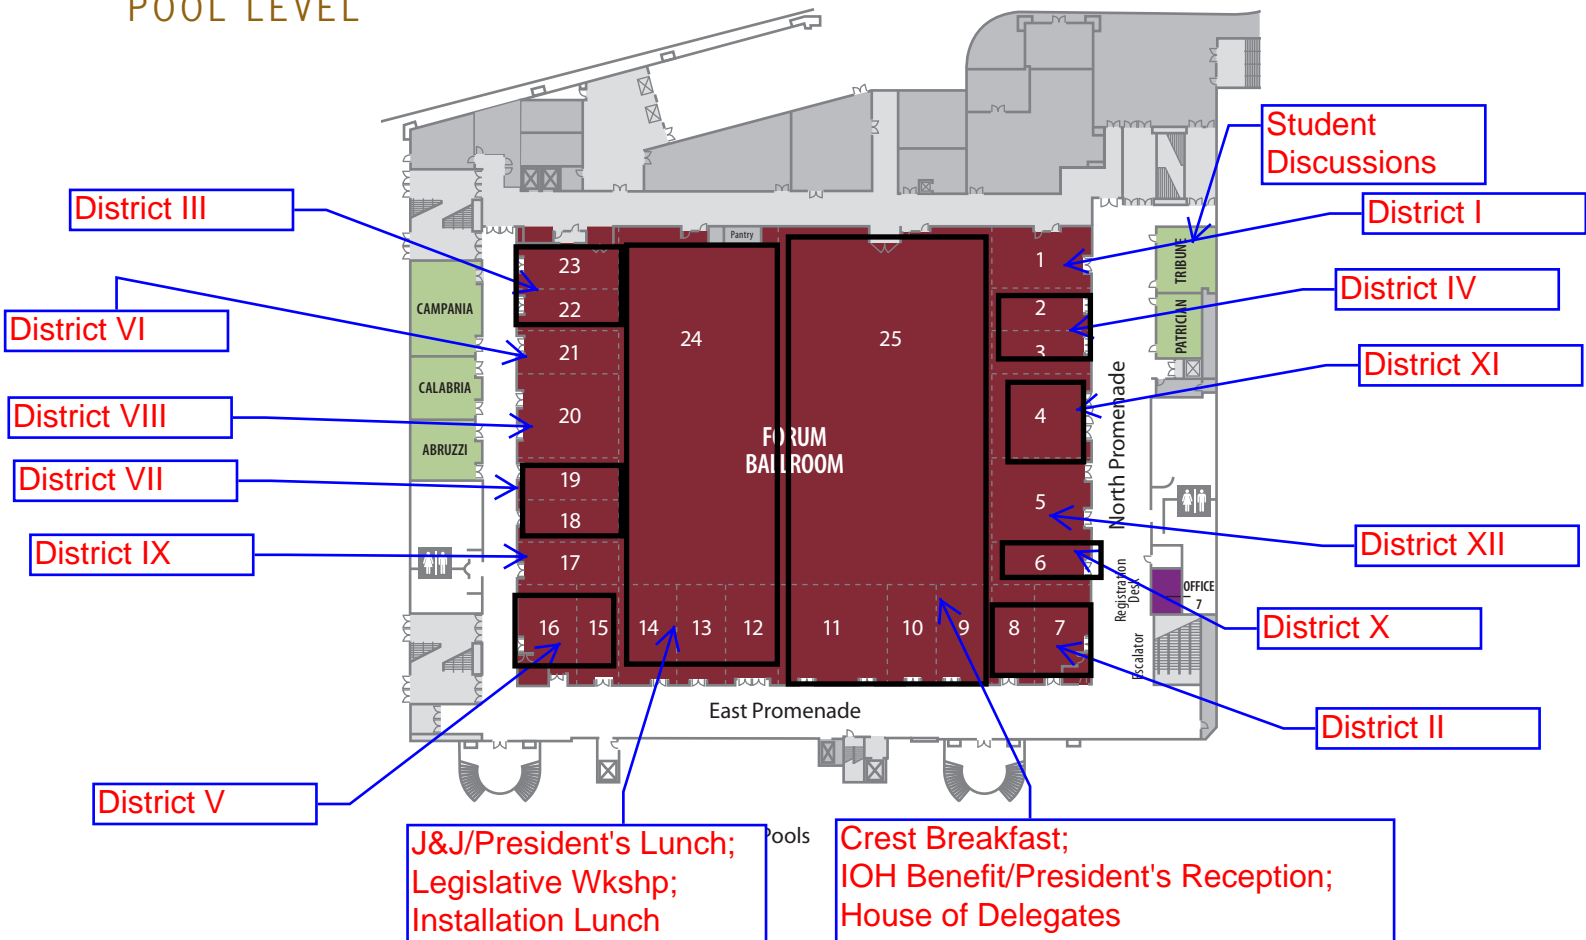

# CAESARS PALACE CONFERENCE CENTER

## PROMENADE SOUTH

## POOL LEVEL

PROMENADE LEVEL

EMPERORS LEVEL

Access this level from escalators by Octavious (Exhibits)

TH - CE

Directly Across to Exhibits/CE

TH - Student Lunch  
FR - SA - CE

WE - Wkshp  
TH - IOH Liaison Mtg  
SA - Student Advisor Wkshp